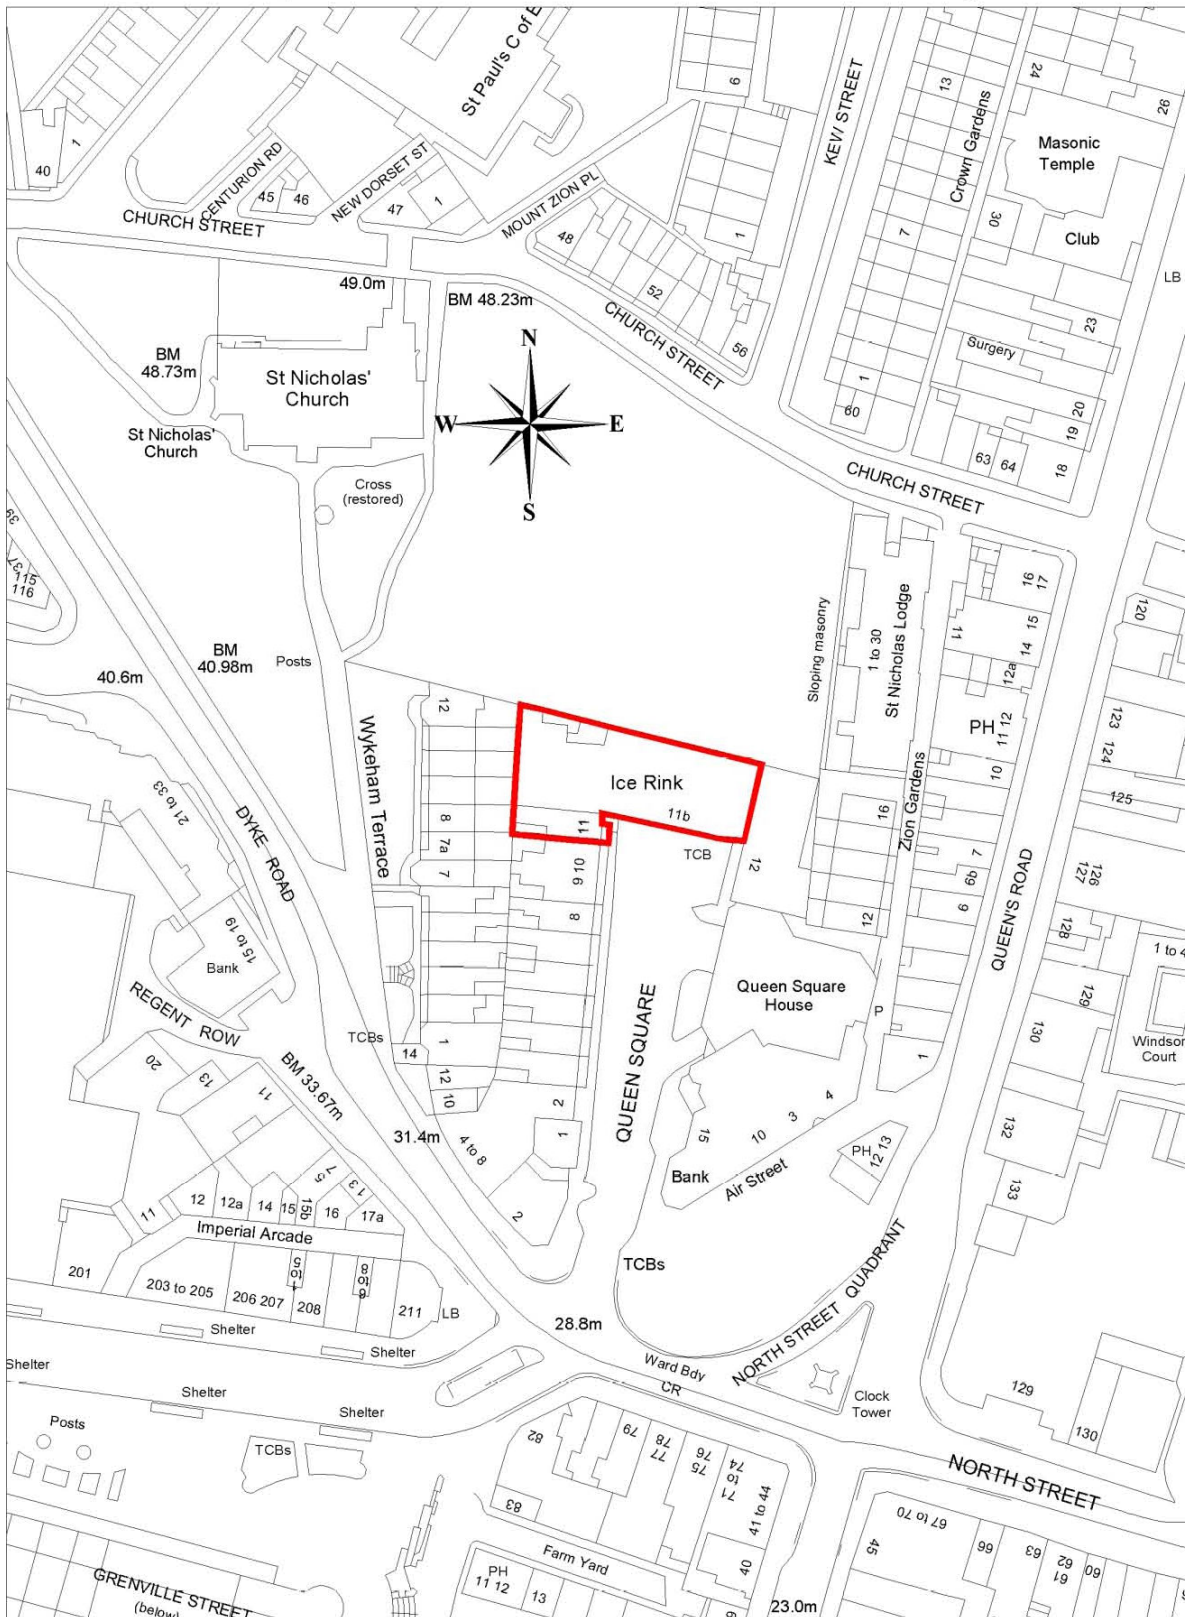

Queen Square Ice Rink & 11, Queen Square

Reproduced from the Ordnance Survey mapping with the permission of the Controller of H.M. Stationery Office. © Crown copyright. Unauthorised reproduction infringes Crown copyright and may lead to prosecution or Civil Proceedings. Brighton & Hove City Council. Licence : 100020999, 2007.

Brighton & Hove

Date: 06/06/07

Scale 1:1250